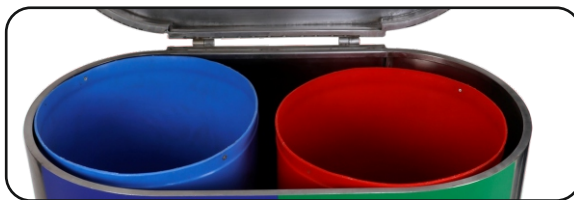

Plastic inner Buckets