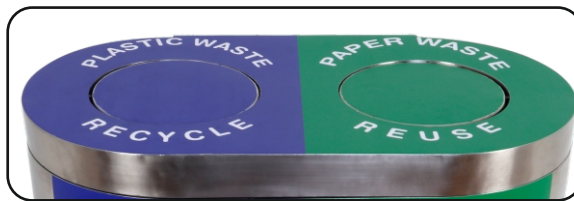

Swing Lid Option