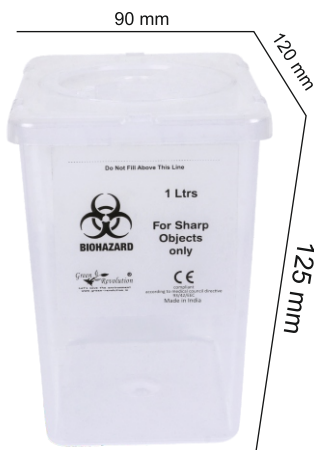

Product : Puncture Proof Sharp Container

Volume : 1 liters

Material : Polypropylene

Colour : Translucent & other colours available on MOQ

Certification CE & ISO 23907

Model No. : GR -912-1L