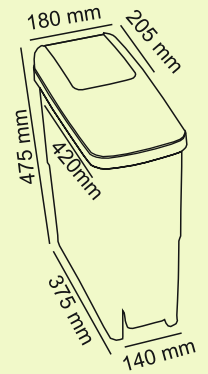

Product : Feminine Sanitary Bin

Features : Specially designed for disposal of sanitary napkins. Made of fresh polypropylene and ABS. Inbuilt pedal for touch free operation. Discreet disposal of napkins. Available with anti-microbial or non anti-microbial models. Easy to install & uninstall. Stackable during transport.

Volume : 21 Liters

Colours : White & Grey
Other colour can be made on
MOQ of 500pcs

Model No. : GR 766